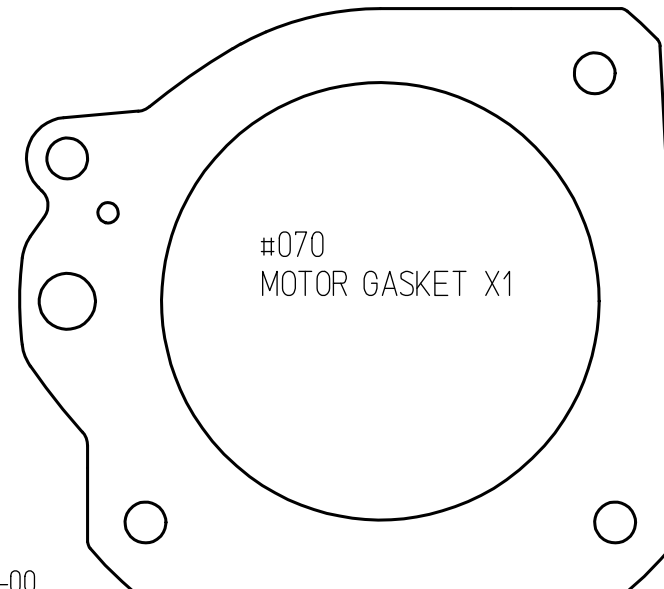

MOTOR TUNE UP KIT FOR TMH-3000P AND TMH-6000P2 (425807Q5D)

19.12.17
x25807a-00